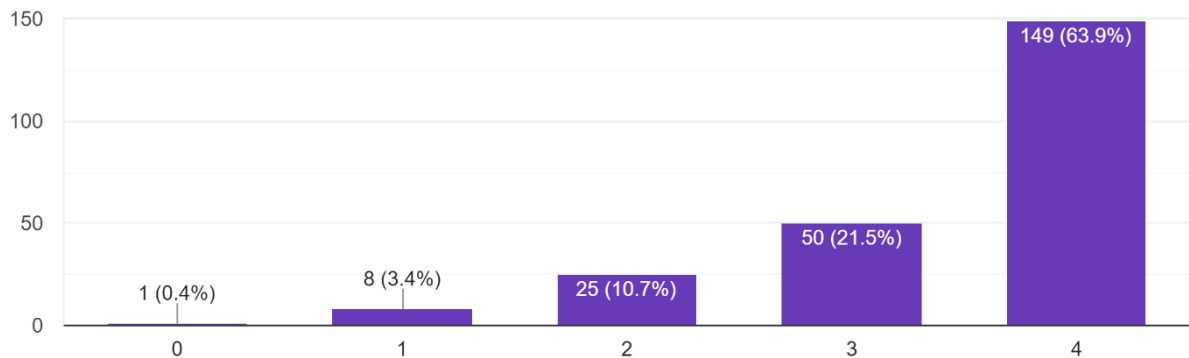

Teachers are able to identify your weaknesses and help you to overcome them. 4 – Every time, 3 – Usually, 2 – Occasionally/Sometimes, 1 – Rarely, 0 – Never

233 responses