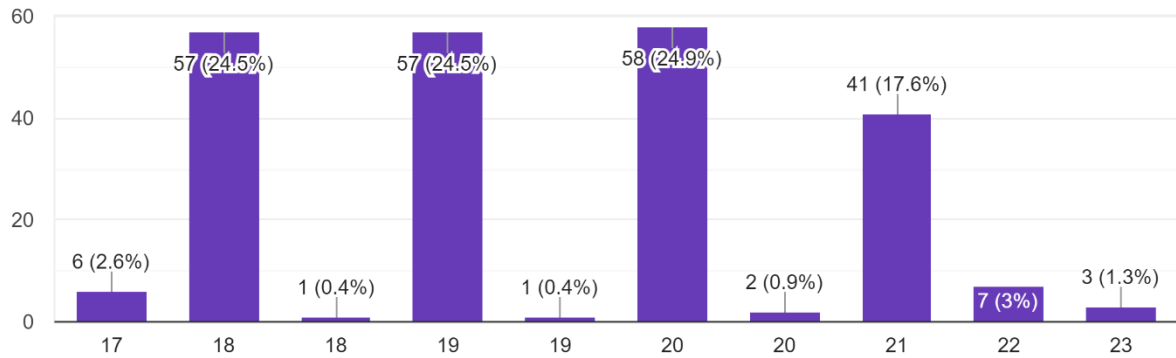

# STUDENT SATISFACTION SURVEY 2020-21

### Age

233 responses