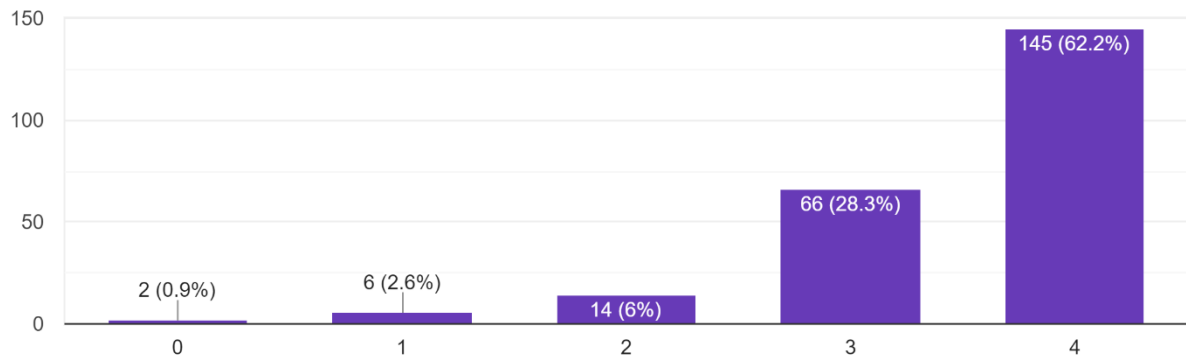

How well did the teachers prepare for the classes? 4 – Thoroughly, 3 – Satisfactorily, 2 – Poorly, 1 – Indifferently, 0 – Won't teach at all

233 responses