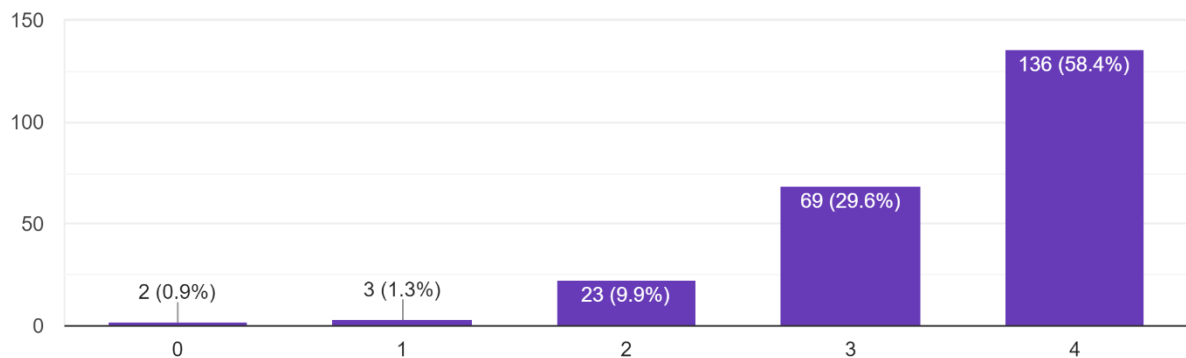

The overall quality of teaching-learning process in the College is very good. 4 – Strongly agree, 3 – Agree, 2 – Neutral, 1 – Disagree, 0 – Strongly disagree

233 responses