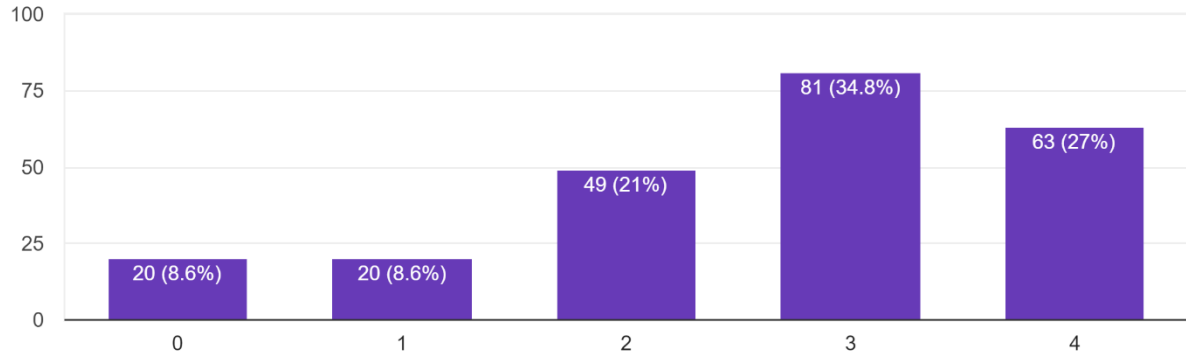

STUDENT SATISFACTION SURVEY 2020-21 GOLAGHAT COMMERCE COLLEGE

What percentage of teachers use ICT tools such as LCD projector, Multimedia, etc. while teaching.

4 – Above 90%, 3 – 70 – 89%, 2 – 50 – 69%, 1 – 30 – 49%, 0 – Below 29%

233 responses