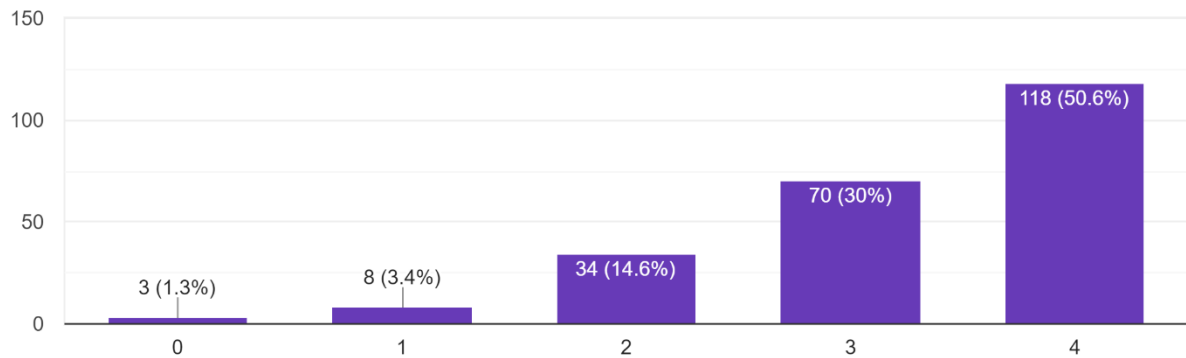

Was your performance in assignments discussed with you? 4 – Every time, 3 – Usually, 2 – Occasionally/Sometimes, 1 – Rarely, 0 – Never

233 responses