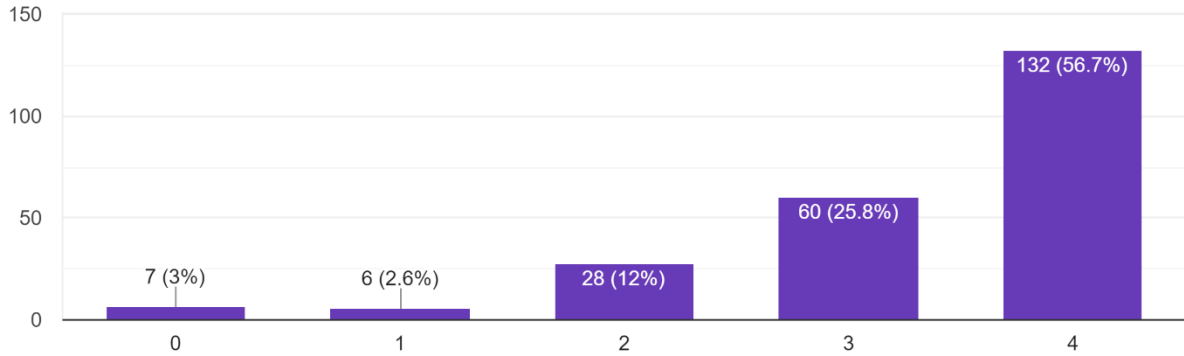

STUDENT SATISFACTION SURVEY 2020-21

GOLAGHAT COMMERCE COLLEGE

Teachers encourage you to participate in extracurricular activities. 4 – Strongly agree, 3 – Agree, 2 – Neutral, 1 – Disagree, 0 – Strongly disagree

233 responses