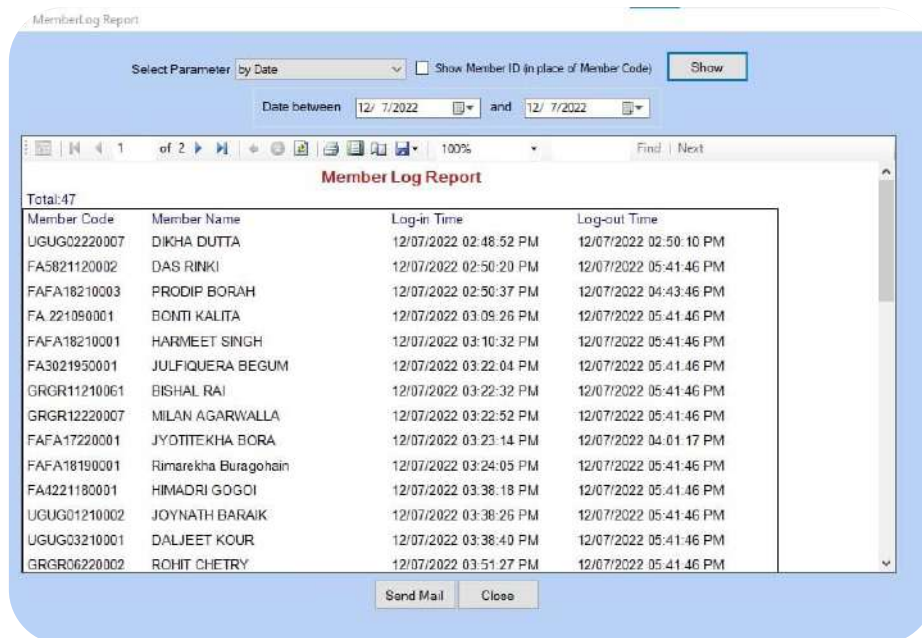

Snapshots of e-log in