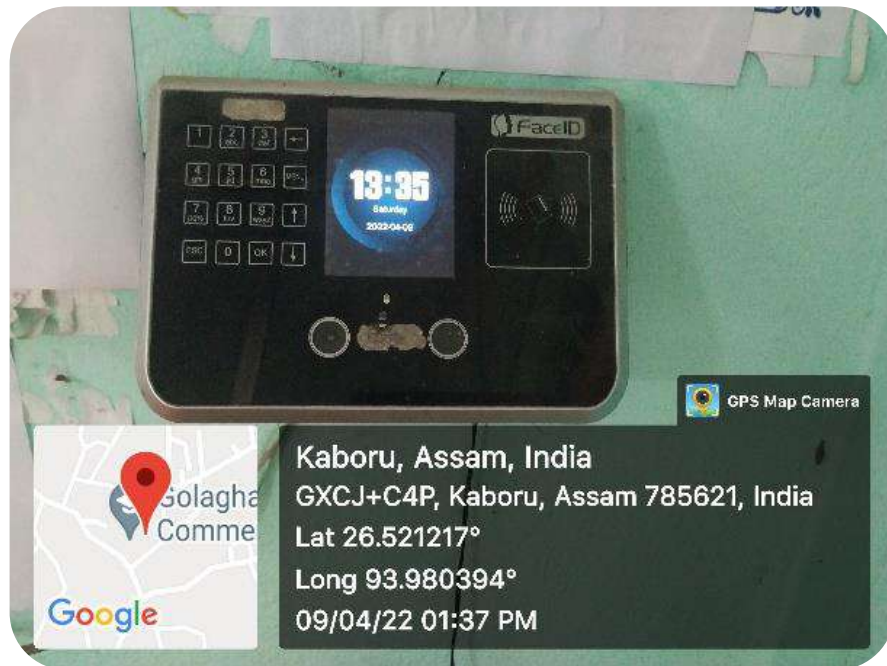

9 students

B.A. 6th SEMESTER, 2...
MAJOR

1 student

B.A. 3rd SEMESTER 2021

B.A. 3rd SEMESTER 2021

1 student

Golaghat Commerce College Official YouTube Channel

The image shows a screenshot of a web browser displaying the official YouTube channel for Golaghat Commerce College. The browser's address bar shows the URL youtube.com/channel/UC9oLkcGB-xKCKaZibifDzgw. The YouTube interface includes a search bar, navigation icons for Home, Explore, Shorts, and Library, and a channel banner image of the college entrance. The channel name is "Golaghat Commerce College Official" with 56 subscribers and a red "SUBSCRIBE" button. Below the channel name are tabs for HOME, VIDEOS, PLAYLISTS, CHANNELS, and ABOUT. The "Uploads" section is active, showing a "PLAY ALL" button and a row of video thumbnails. One prominent thumbnail features a banner for a "PLASTIC WASTE FREE CAMPUS" campaign from 2019, with text in Assamese: "প্লাষ্টিক মুক্ত ক্যাম্পাস" and "স্বাস্থ্যের নিঃসেবা". The Windows taskbar at the bottom shows the system tray with a search bar, task icons, and system information including 33°C temperature and the date 20-07-2022.

MOBILE APP

SAMPLE SNAPSHOTS OF WHATTS APP GROUPS FOR E-GOVERNANCE

Bio metric Attendance for Employeees

SAMPLE SNAPSHOTS OF ICT ENABLED CLASSROOMS

Kaboru, Assam, India
Golaghat Commerce College Road. Ward no 10, Golaghat, Assam
785621, India
Lat 26.521214°
Long 93.980395°
08/06/22 12:18 PM